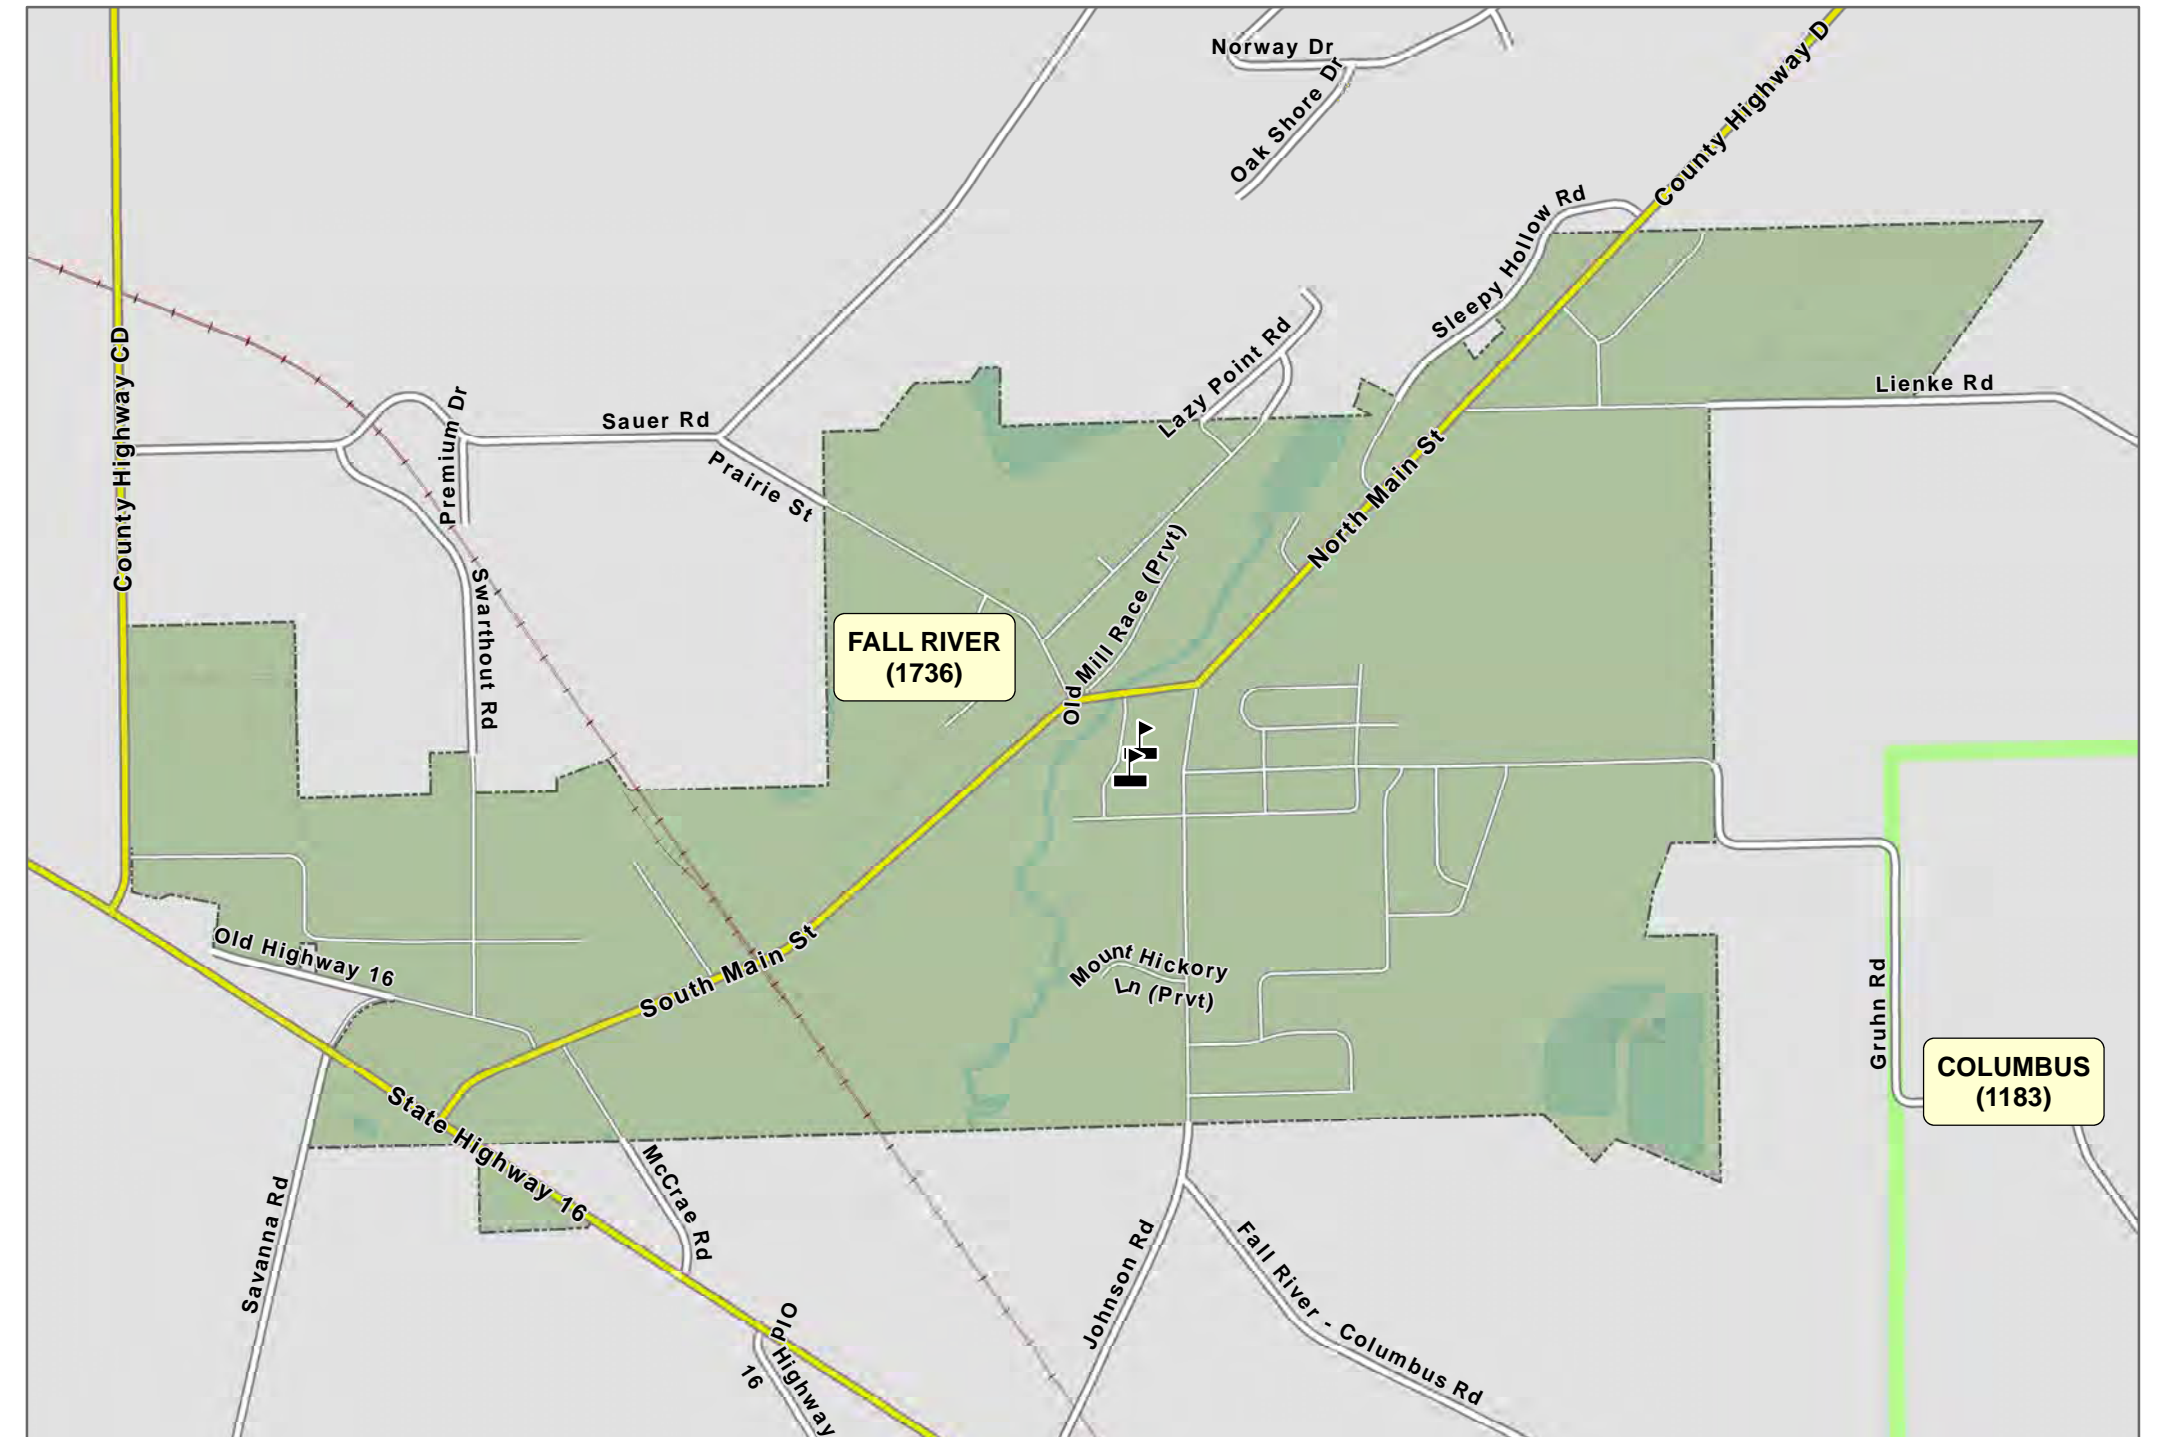

VILLAGE OF FALL RIVER

Legend

- Supervisory
- Ward (W-)
- Aldermanic

February 01, 2023
COLUMBIA COUNTY
GIS Department

COLUMBIA COUNTY, WI

SUPERVISORY DISTRICT(S)

SCHOOL DISTRICT(S)