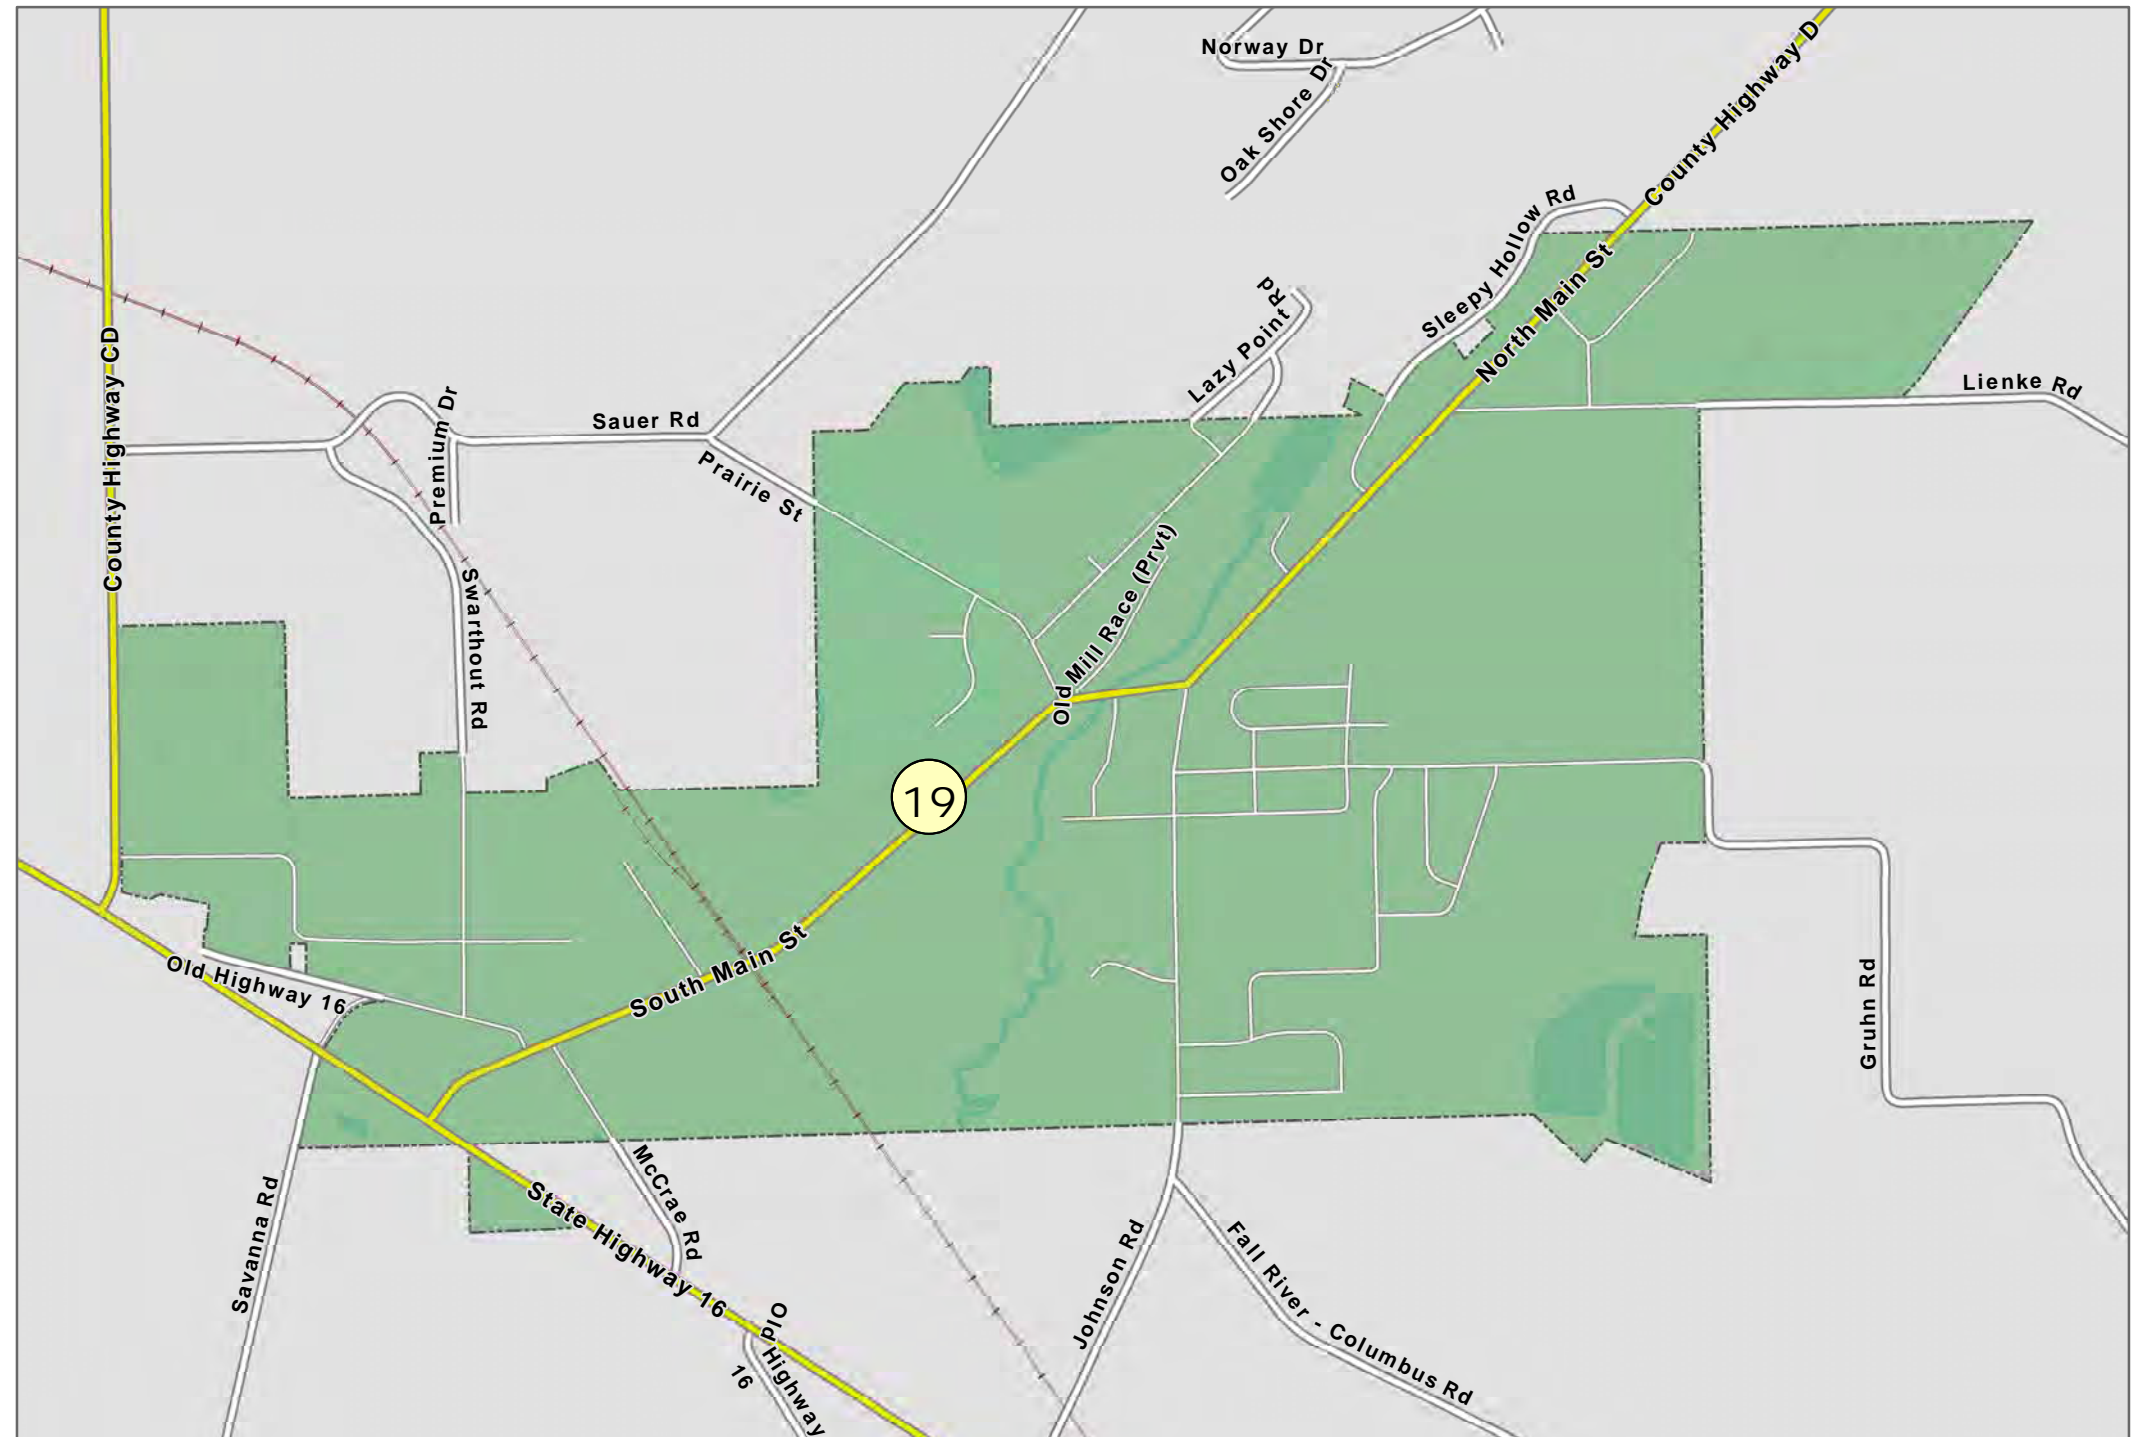

VILLAGE OF FALL RIVER

Legend

- Supervisory
- Ward (W-)
- Aldermanic

February 01, 2023
COLUMBIA COUNTY
GIS Department

COLUMBIA COUNTY, WI

SUPERVISORY DISTRICT(S)

SCHOOL DISTRICT(S)