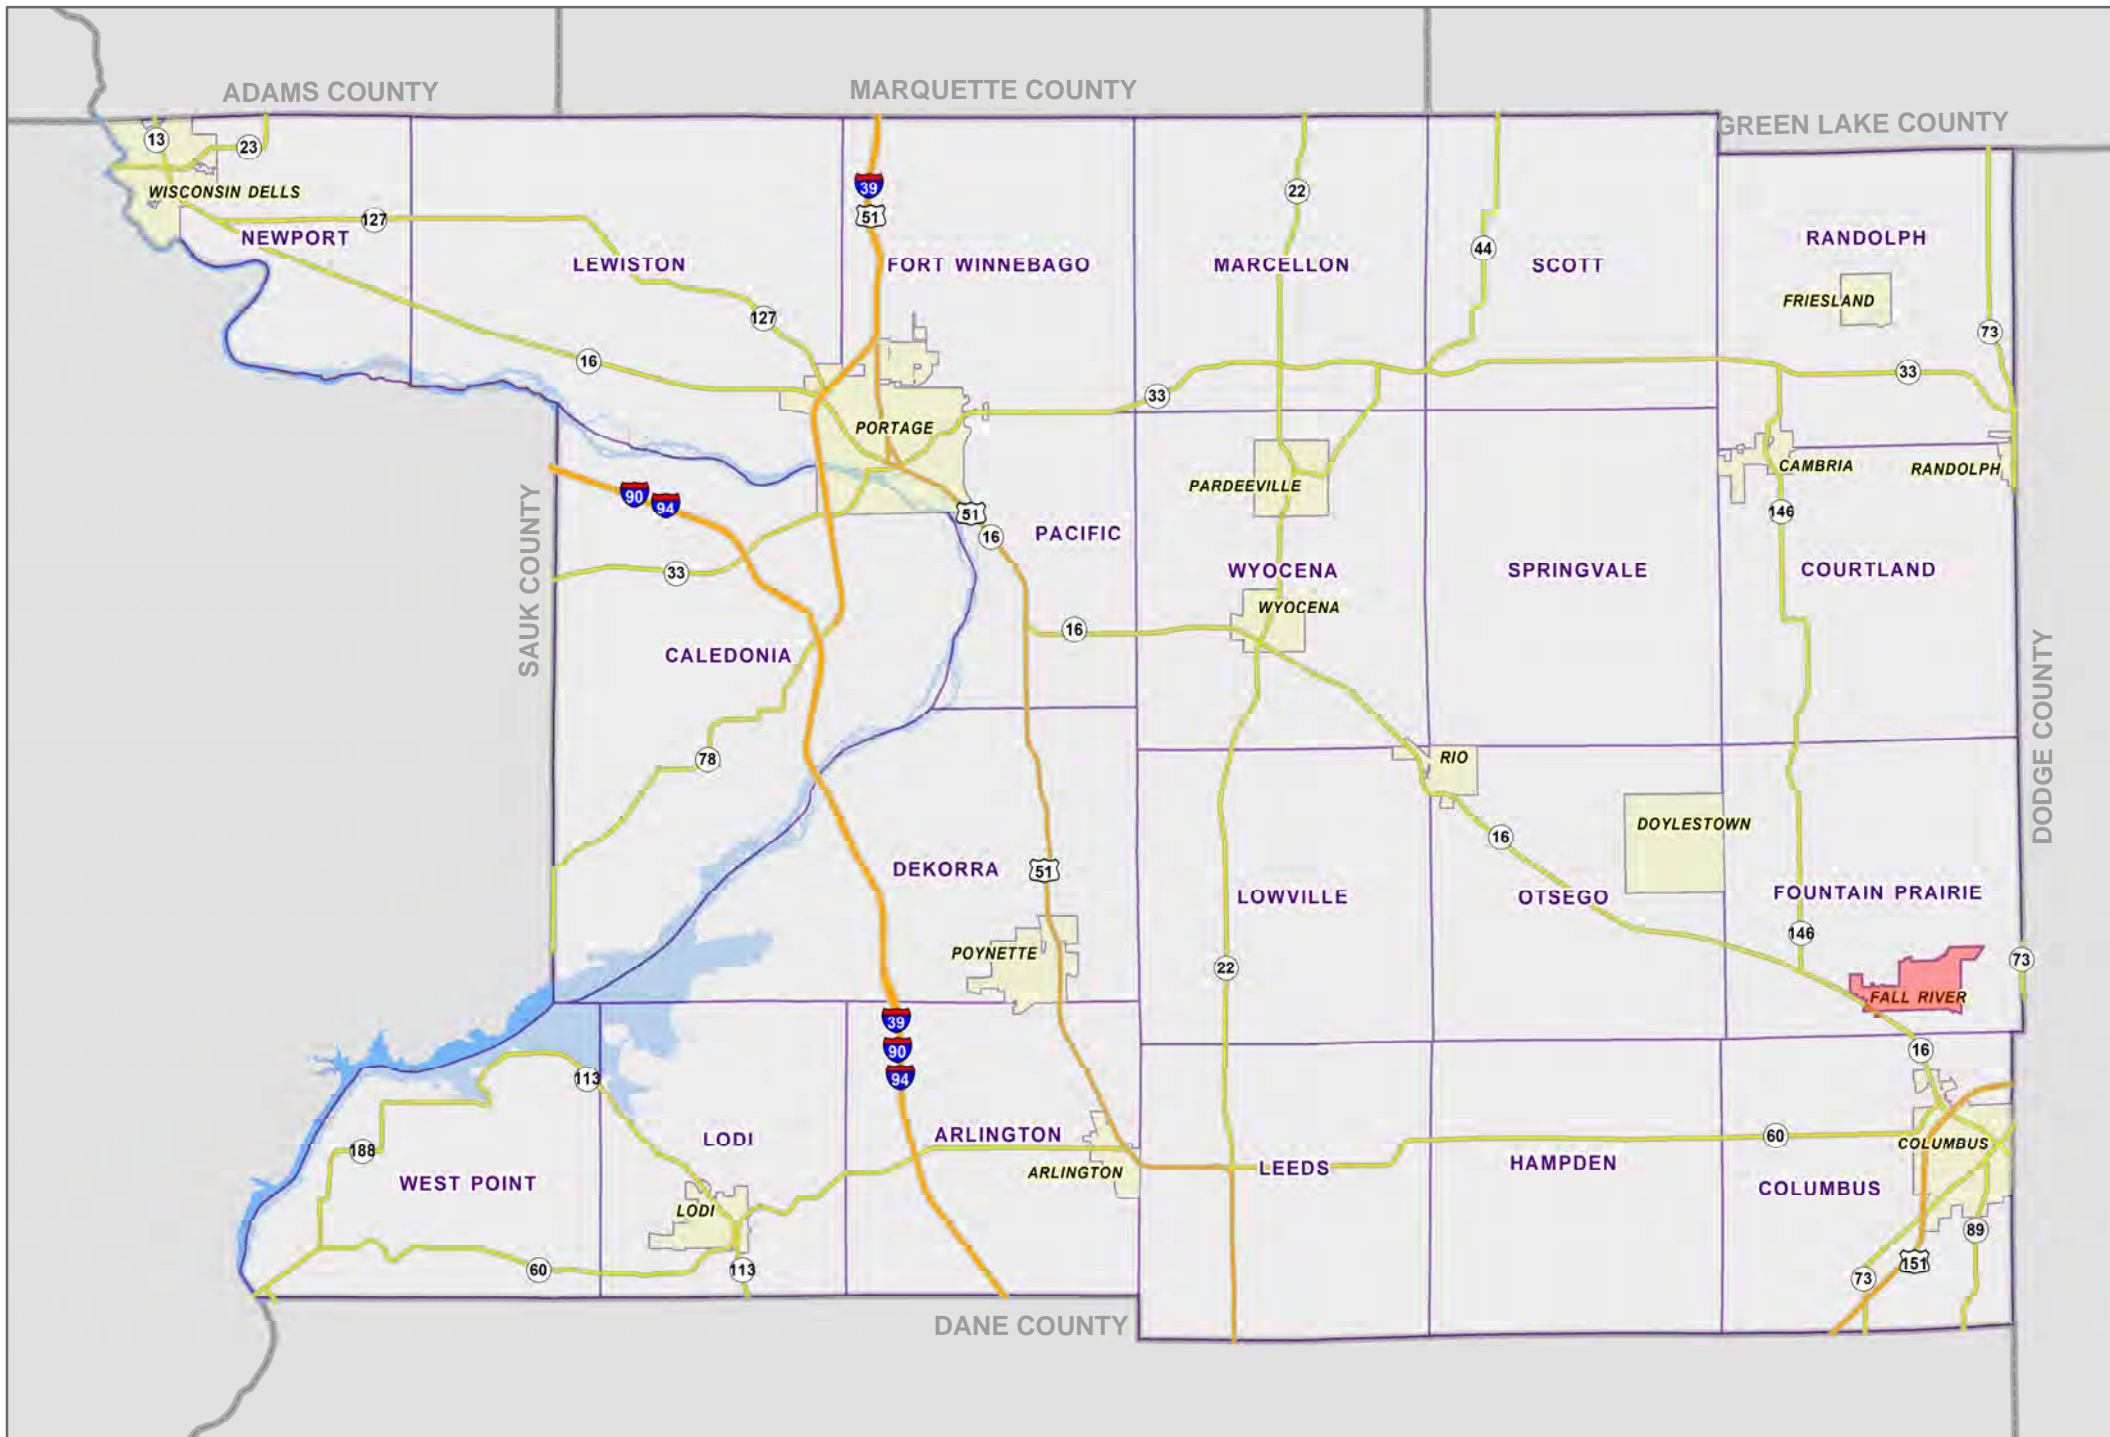

VILLAGE OF FALL RIVER

Legend

- Supervisory
- Ward (W-)
- Aldermanic

February 01, 2023
COLUMBIA COUNTY
GIS Department

COLUMBIA COUNTY, WI

SUPERVISORY DISTRICT(S)

SCHOOL DISTRICT(S)