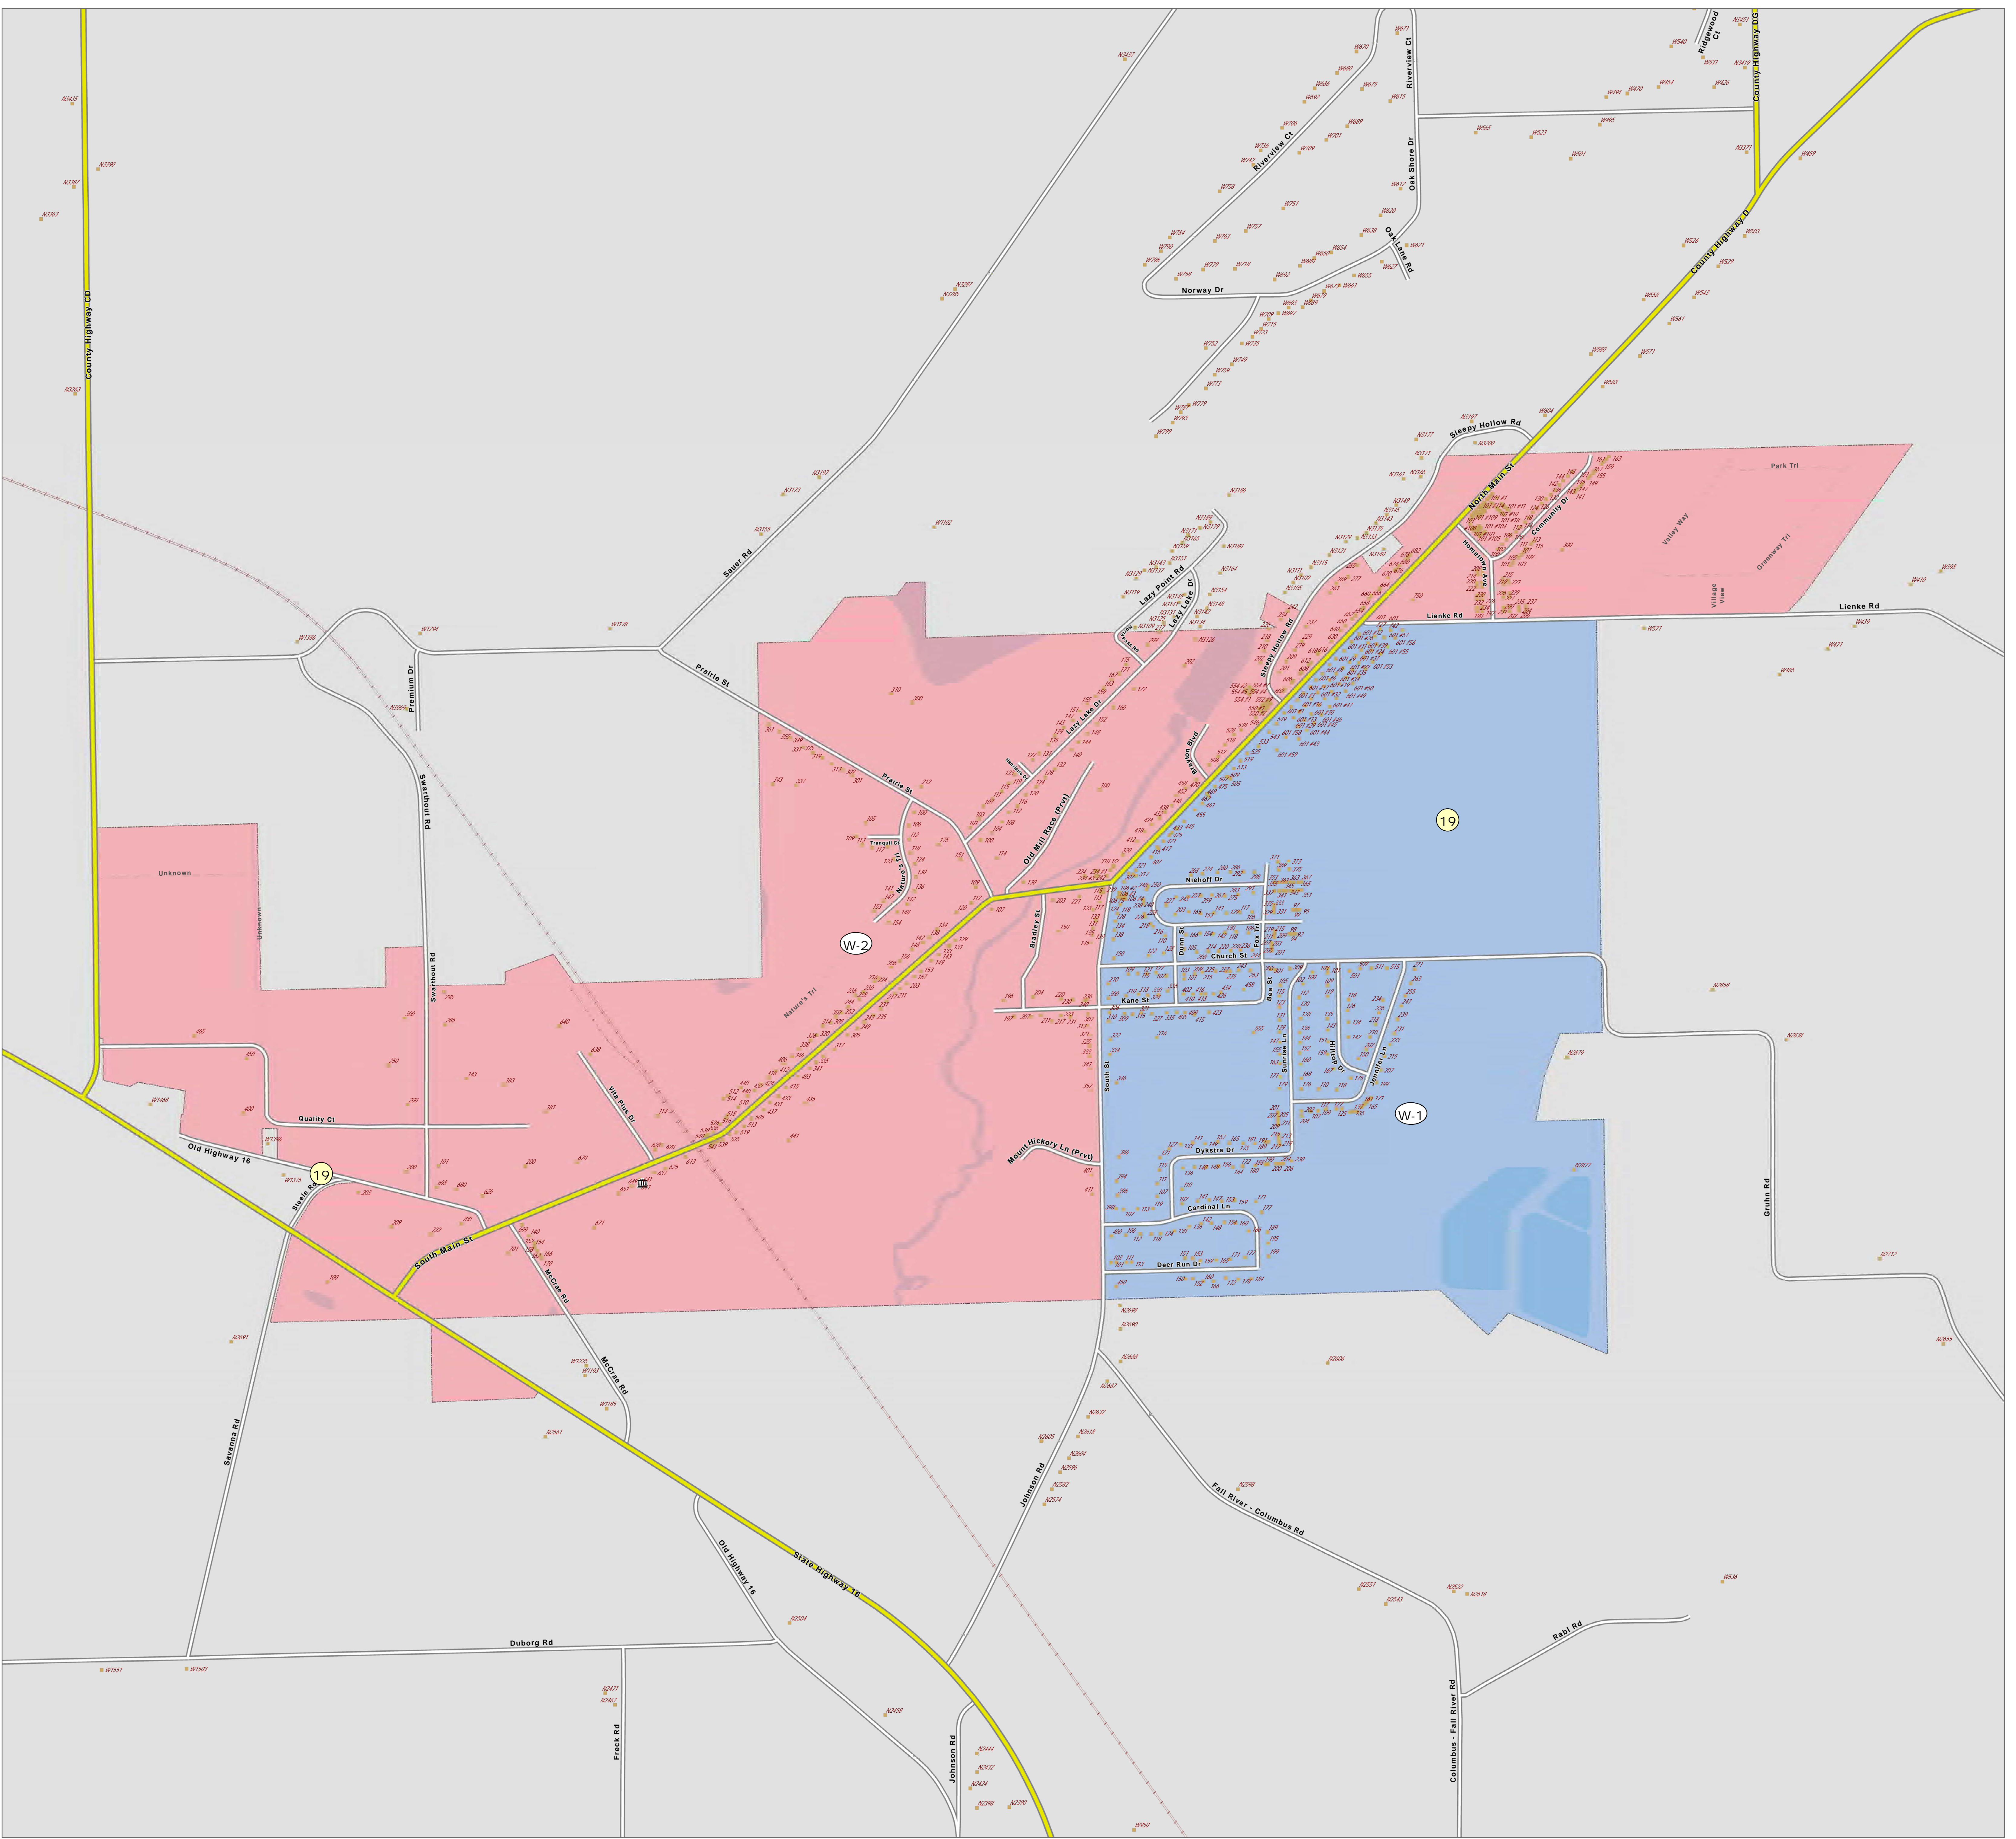

VILLAGE OF FALL RIVER

Legend

- Supervisory
- Ward (W-)
- Aldermanic

February 01, 2023
COLUMBIA COUNTY
GIS Department

COLUMBIA COUNTY, WI

SUPERVISORY DISTRICT(S)

SCHOOL DISTRICT(S)